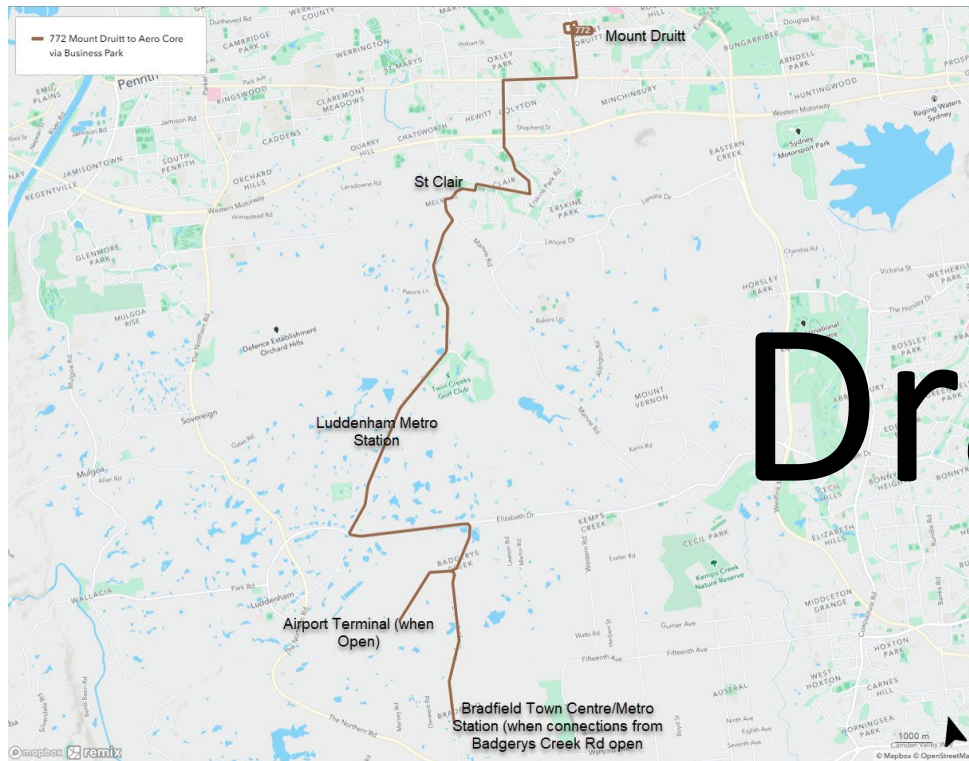

Route Information

Current Planning for New Services (route numbers subject to change)

772 – Mount Druitt to Aerotropolis via St Clair and WSIA **790** – Penrith to Aerotropolis via Kingswood and WSIA

Draft

Route Information

Current Planning for New Services (route numbers subject to change)

825 – Liverpool to Aerotropolis via Bonnyrigg and WSIA **863** – Liverpool to WSIA via Leppington and Aerotropolis

Draft

Route Information

Current Planning for New Services (route numbers subject to change)

840 – Campbelltown to Leppington (Route Enhancement) **845** – Campbelltown to WSIA via Oran Park and Aerotropolis

Draft