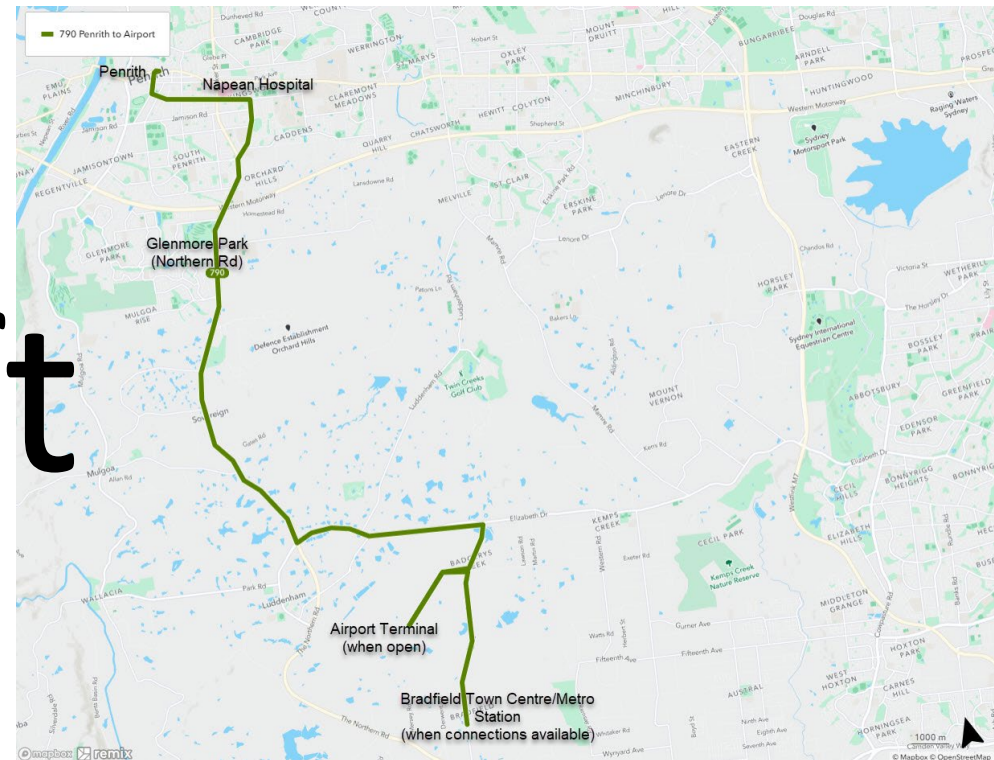

Route Information

Current Planning for New Services (route numbers subject to change)

772 – Mount Druitt to Aerotropolis via St Clair and WSIA **790** – Penrith to Aerotropolis via Kingswood and WSIA

Draft

Route Information

Current Planning for New Services (route numbers subject to change)

825 – Liverpool to Aerotropolis via Bonnyrigg and WSIA **863** – Liverpool to WSIA via Leppington and Aerotropolis

Draft

Route Information

Current Planning for New Services (route numbers subject to change)

840 – Campbelltown to Leppington (Route Enhancement) **845** – Campbelltown to WSIA via Oran Park and Aerotropolis

Draft