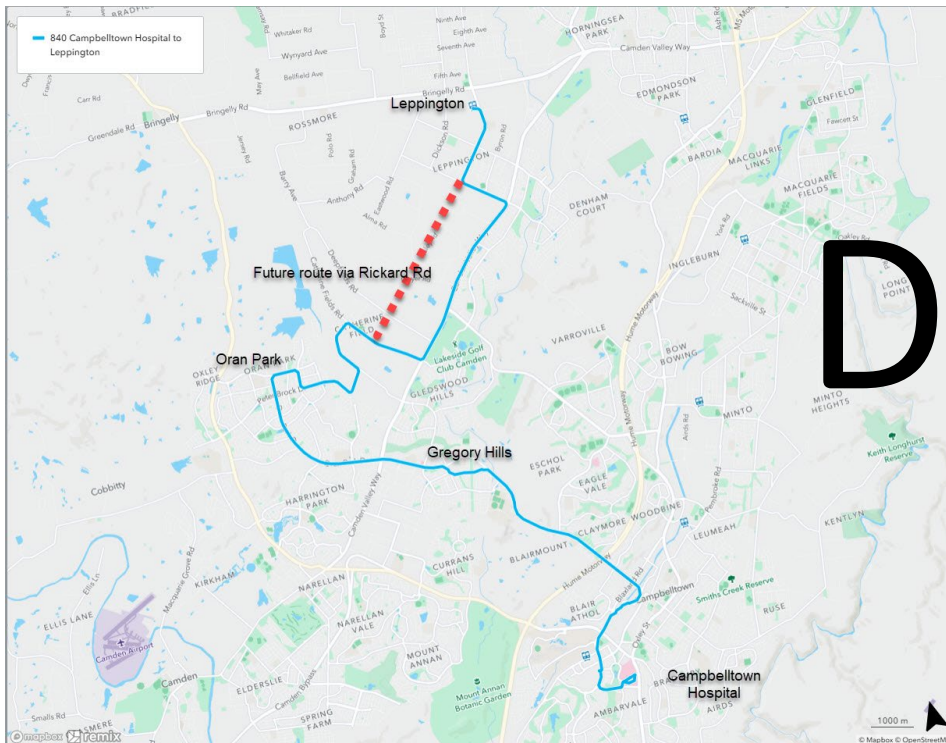

Route Information

Current Planning for New Services (route numbers subject to change)

772 – Mount Druitt to Aerotropolis via St Clair and WSIA **790** – Penrith to Aerotropolis via Kingswood and WSIA

Draft

Route Information

Current Planning for New Services (route numbers subject to change)

825 – Liverpool to Aerotropolis via Bonnyrigg and WSIA **863** – Liverpool to WSIA via Leppington and Aerotropolis

Draft

Route Information

Current Planning for New Services (route numbers subject to change)

840 – Campbelltown to Leppington (Route Enhancement) **845** – Campbelltown to WSIA via Oran Park and Aerotropolis

Draft