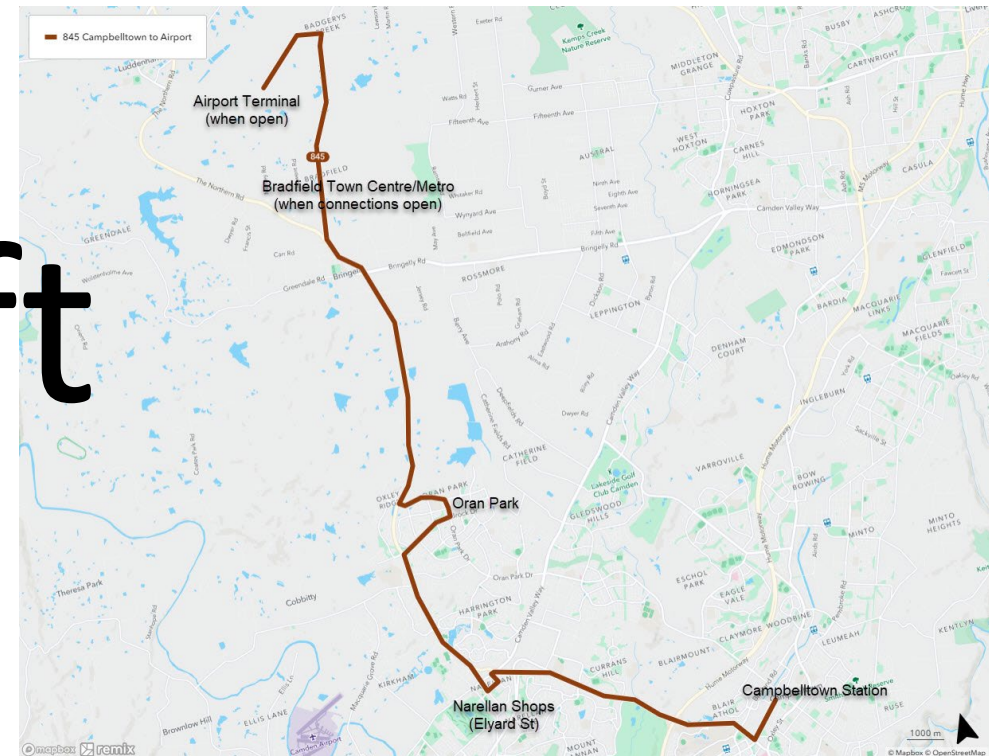

Route Information

Current Planning for New Services (route numbers subject to change)

772 – Mount Druitt to Aerotropolis via St Clair and WSIA **790** – Penrith to Aerotropolis via Kingswood and WSIA

Draft

Route Information

Current Planning for New Services (route numbers subject to change)

825 – Liverpool to Aerotropolis via Bonnyrigg and WSIA **863** – Liverpool to WSIA via Leppington and Aerotropolis

Draft

Route Information

Current Planning for New Services (route numbers subject to change)

840 – Campbelltown to Leppington (Route Enhancement) **845** – Campbelltown to WSIA via Oran Park and Aerotropolis

Draft