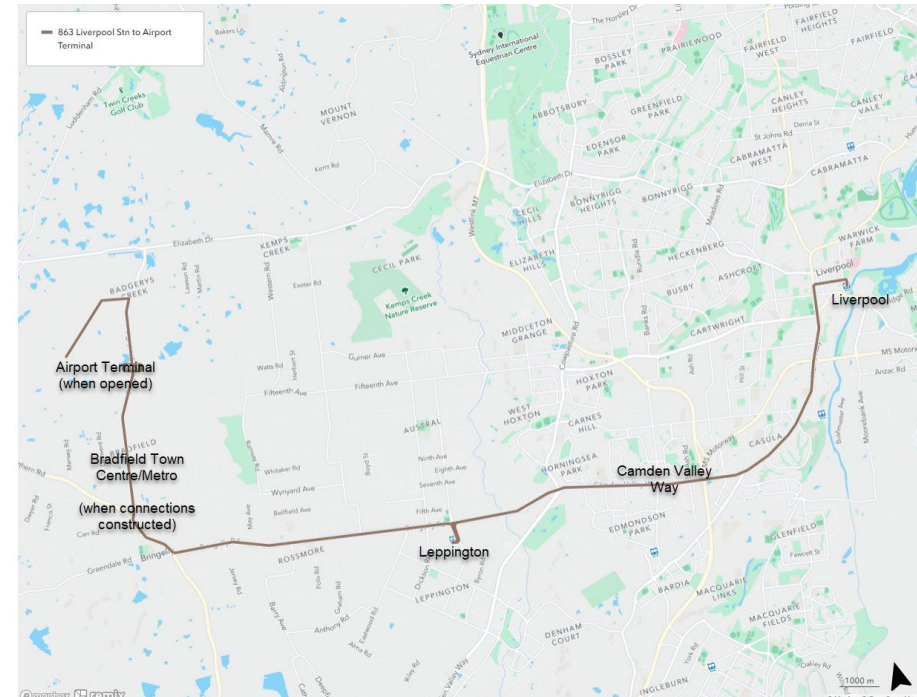

Route Information

Current Planning for New Services (route numbers subject to change)

772 – Mount Druitt to Aerotropolis via St Clair and WSIA **790** – Penrith to Aerotropolis via Kingswood and WSIA

Draft

Route Information

Current Planning for New Services (route numbers subject to change)

825 – Liverpool to Aerotropolis via Bonnyrigg and WSIA **863** – Liverpool to WSIA via Leppington and Aerotropolis

Draft

Route Information

Current Planning for New Services (route numbers subject to change)

840 – Campbelltown to Leppington (Route Enhancement) **845** – Campbelltown to WSIA via Oran Park and Aerotropolis

Draft