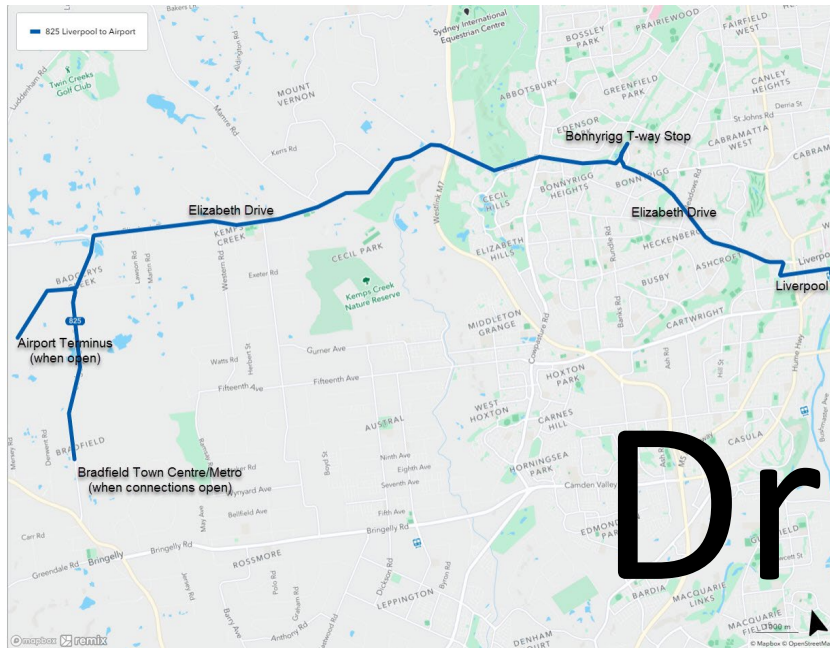

Route Information

Current Planning for New Services (route numbers subject to change)

772 – Mount Druitt to Aerotropolis via St Clair and WSIA **790** – Penrith to Aerotropolis via Kingswood and WSIA

Draft

Route Information

Current Planning for New Services (route numbers subject to change)

825 – Liverpool to Aerotropolis via Bonnyrigg and WSIA **863** – Liverpool to WSIA via Leppington and Aerotropolis

Draft

Route Information

Current Planning for New Services (route numbers subject to change)

840 – Campbelltown to Leppington (Route Enhancement) **845** – Campbelltown to WSIA via Oran Park and Aerotropolis

Draft